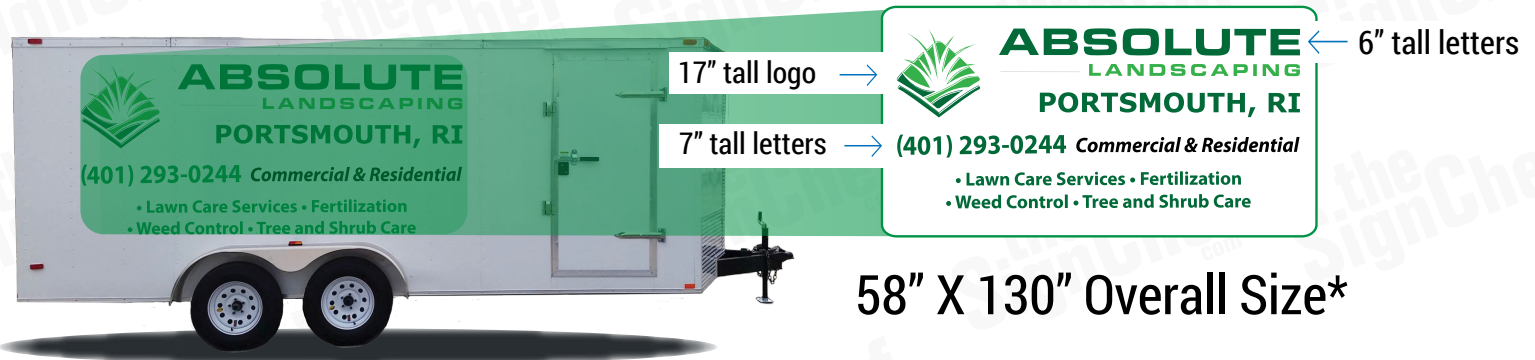

*Final Price will be dependent upon the level of coverage you select and grade of vinyl

COVERAGE SPECIFICATIONS

HIGH COVERAGE

41" X 222" Overall Size*

28" tall logo

7" tall letters

58" X 130" Overall Size*

SIDES

BACK

34" X 67" Overall Size*

16" tall logo

Commercial & Residential

← 5" tall letters

ABSOLUTE
LANDSCAPING
PORTSMOUTH, RI

(401) 293-0244

← 7" tall letters

*All measurements are approximate and can vary depending on your vehicle and graphics

COVERAGE SPECIFICATIONS

MEDIUM COVERAGE

30" X 166.5" Overall Size*

22" tall logo →

6" tall letters →

21.5" tall logo →

5.5" tall letters →