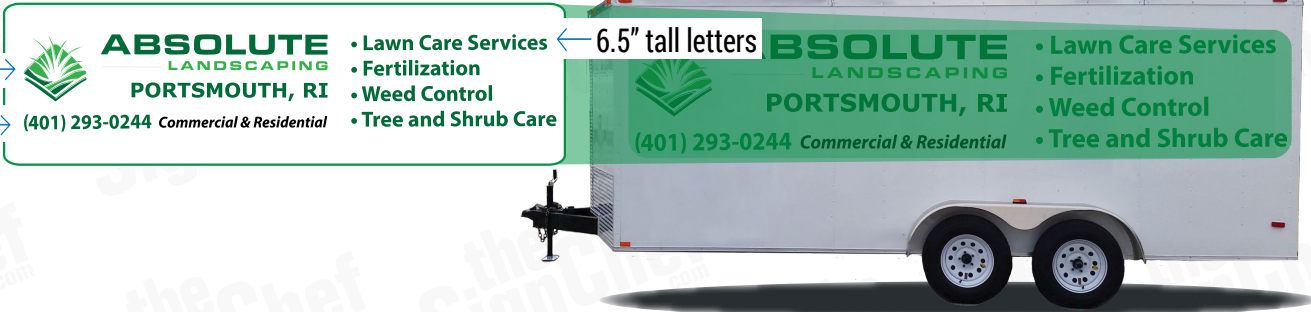

*Final Price will be dependent upon the level of coverage you select and grade of vinyl

COVERAGE SPECIFICATIONS

HIGH COVERAGE

41" X 222" Overall Size*

28" tall logo

7" tall letters

58" X 130" Overall Size*

SIDES