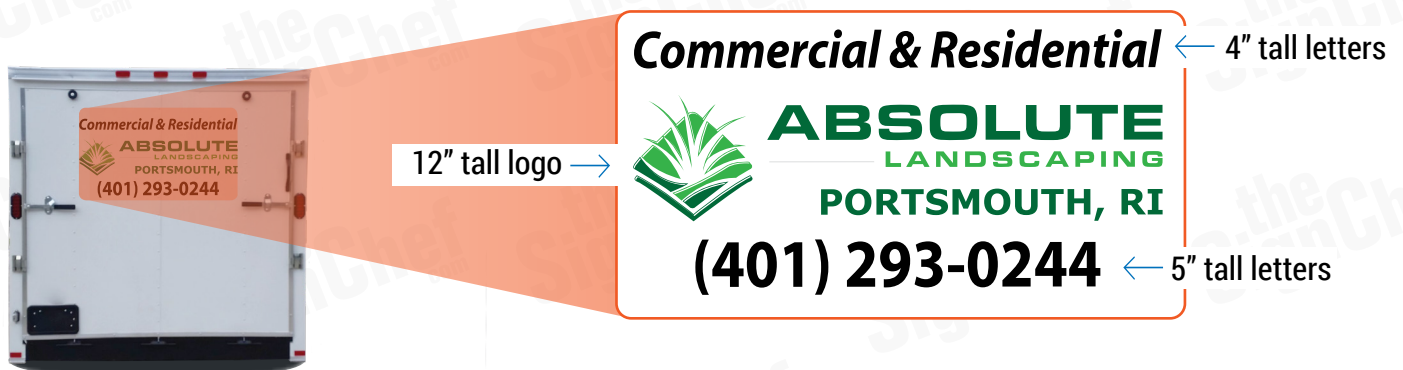

*All measurements are approximate and can vary depending on your vehicle and graphics