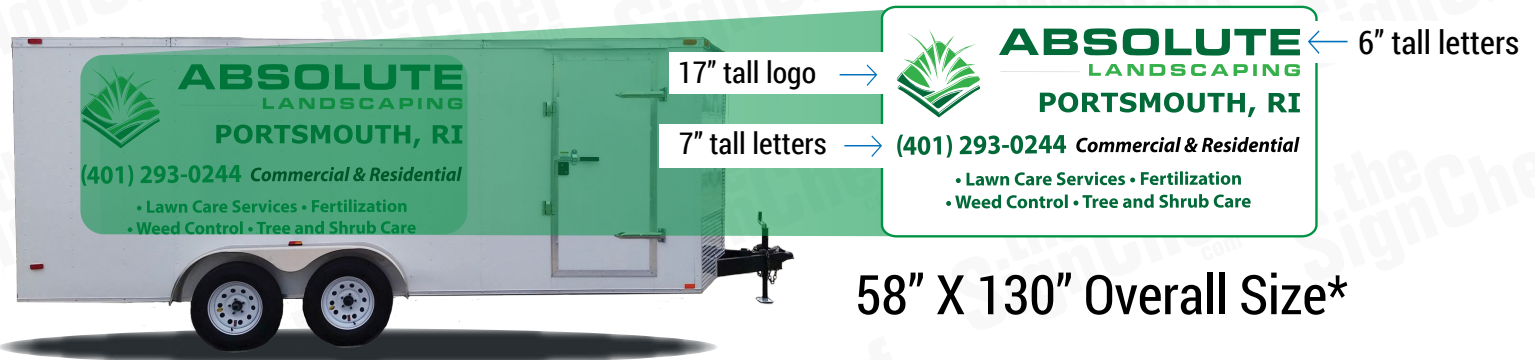

*Final Price will be dependent upon the level of coverage you select and grade of vinyl

COVERAGE SPECIFICATIONS

HIGH COVERAGE

41" X 222" Overall Size*

28" tall logo

7" tall letters

58" X 130" Overall Size*

SIDES

BACK

34" X 67" Overall Size*

16" tall logo

Commercial & Residential

← 5" tall letters

ABSOLUTE
LANDSCAPING
PORTSMOUTH, RI

(401) 293-0244

← 7" tall letters

*All measurements are approximate and can vary depending on your vehicle and graphics

COVERAGE SPECIFICATIONS

MEDIUM COVERAGE

30" X 166.5" Overall Size*

22" tall logo

6" tall letters

43.5" X 97" Overall Size*