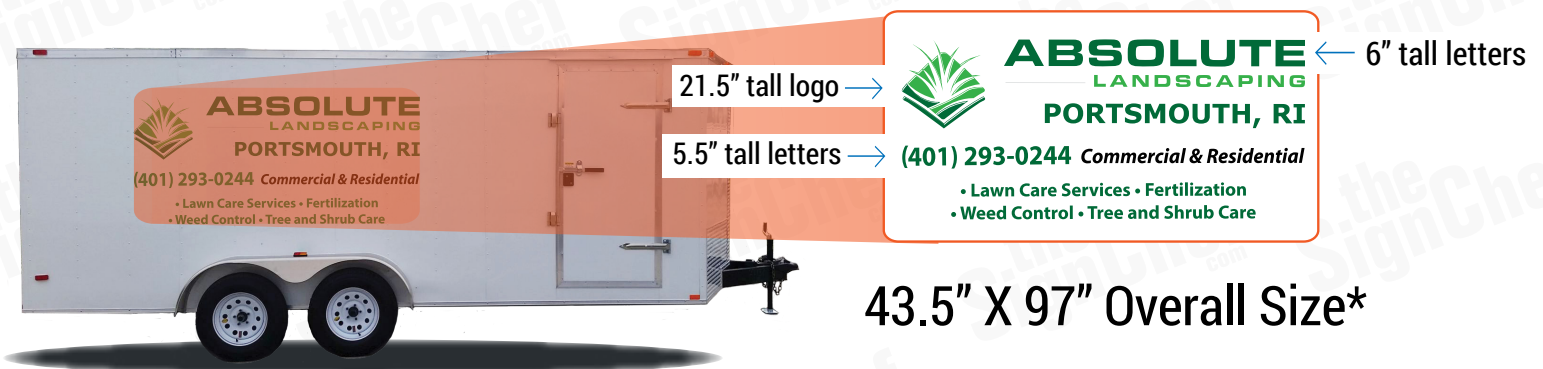

BACK

34" X 67" Overall Size*

16" tall logo

Commercial & Residential

← 5" tall letters

ABSOLUTE
LANDSCAPING
PORTSMOUTH, RI

(401) 293-0244

← 7" tall letters

*All measurements are approximate and can vary depending on your vehicle and graphics

COVERAGE SPECIFICATIONS

MEDIUM COVERAGE

30" X 166.5" Overall Size*

22" tall logo

6" tall letters

43.5" X 97" Overall Size*

SIDES

BACK

25" X 50" Overall Size*

*All measurements are approximate and can vary depending on your vehicle and graphics

COVERAGE SPECIFICATIONS

LOW COVERAGE

33" X 73" Overall Size*

16" tall logo →