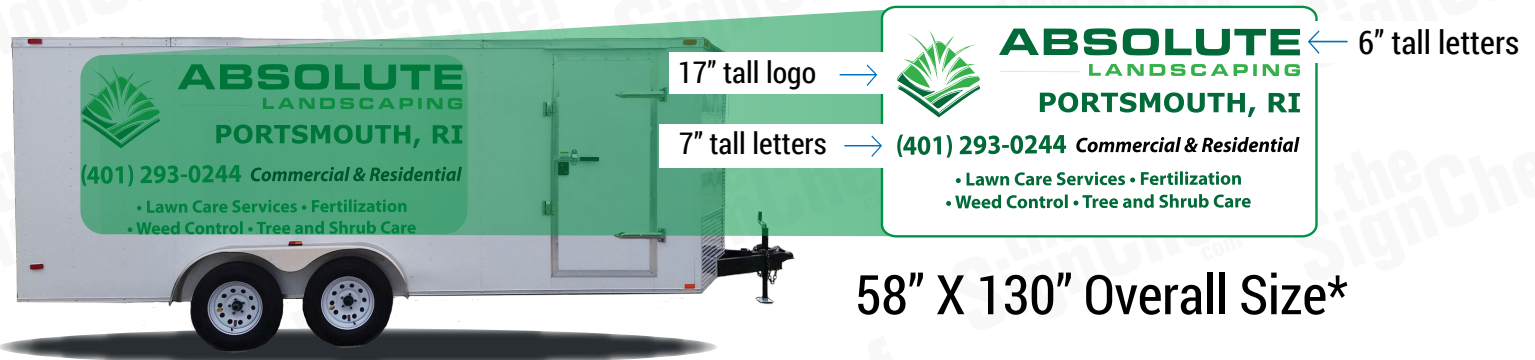

*Final Price will be dependent upon the level of coverage you select and grade of vinyl

COVERAGE SPECIFICATIONS

HIGH COVERAGE

41" X 222" Overall Size*

28" tall logo

7" tall letters

58" X 130" Overall Size*

SIDES

BACK

34" X 67" Overall Size*

16" tall logo

Commercial & Residential

← 5" tall letters

ABSOLUTE
LANDSCAPING
PORTSMOUTH, RI

(401) 293-0244

← 7" tall letters

*All measurements are approximate and can vary depending on your vehicle and graphics

COVERAGE SPECIFICATIONS

MEDIUM COVERAGE

30" X 166.5" Overall Size*

22" tall logo

6" tall letters

21.5" tall logo

5.5" tall letters