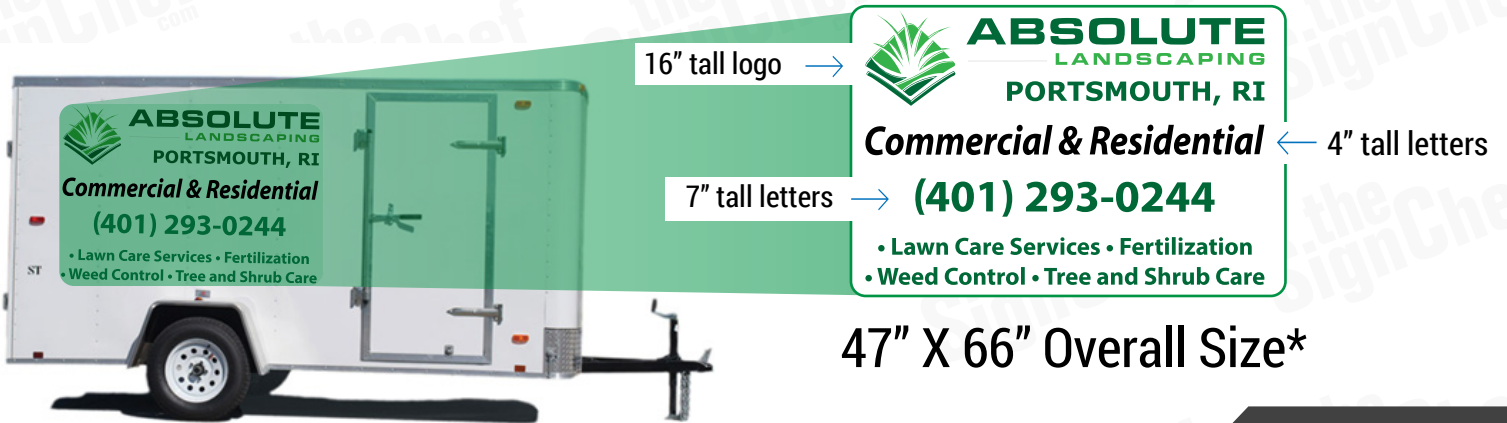

PRICING & COVERAGE OPTIONS

TOTAL COVERAGE			
	Right Side	Left Side	Back Side
High Coverage*	50" X 113"	47" X 66"	30" X 58"
Medium Coverage	39" X 87"	39" X 55"	24" X 47"
Low Coverage	30" X 68"	16" X 24"	N/A

*Final Price will be dependent upon the level of coverage you select and grade of vinyl

COVERAGE SPECIFICATIONS

HIGH COVERAGE

50" X 113" Overall Size*

SIDES

BACK

30" X 58" Overall Size*

*All measurements are approximate and can vary depending on your vehicle and graphics